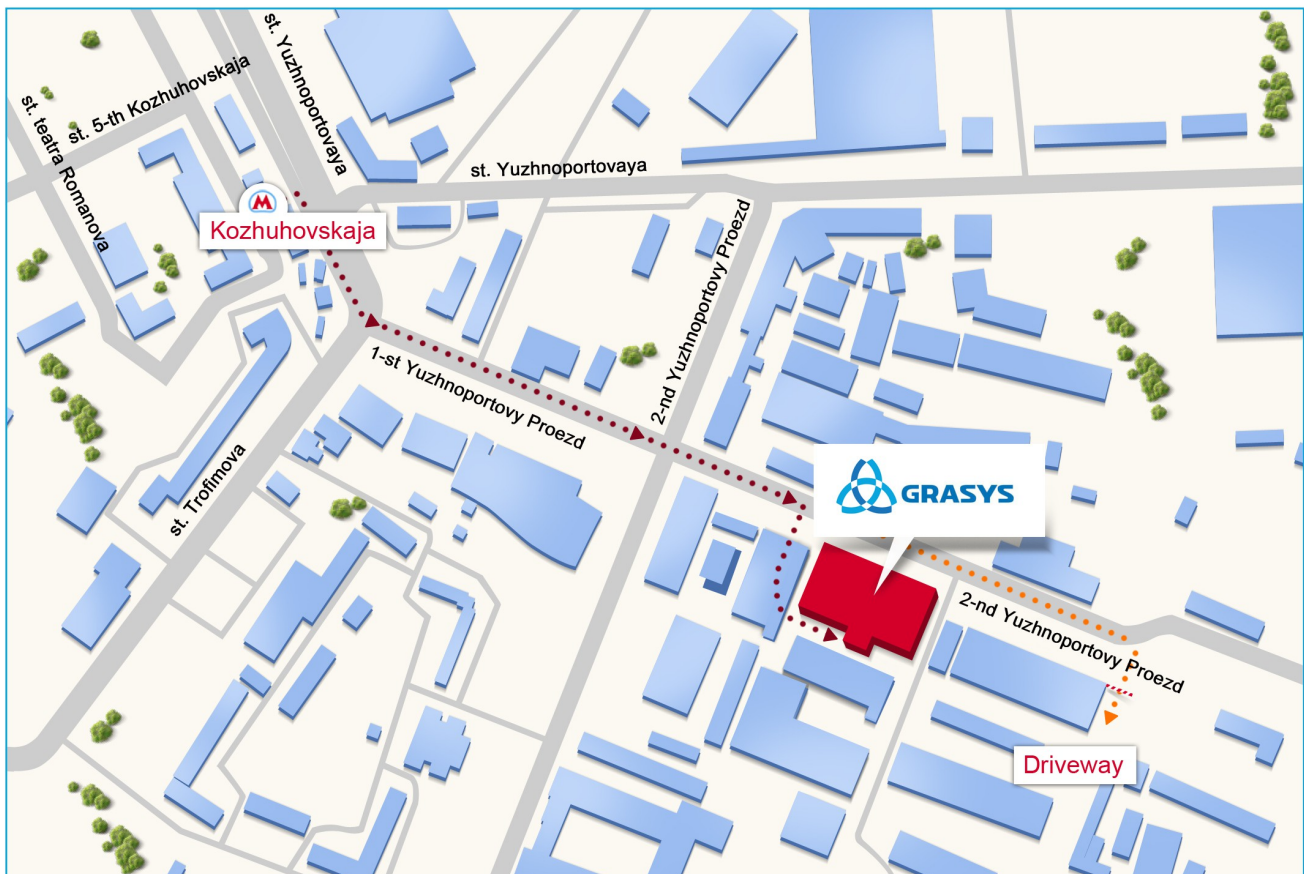

## Grasys head office access plan

### By public transport:

Up to the Kozhukhovskaya metro station, the first carriage from the center, directly upstairs to the Trofimov street, 5 minutes on foot toward 2nd Yuzhnoportovy proezd up to the Business Center Yuzhny Port. Enter the business center premises through the security guard desk, and go to building 1, floor 2.

### By car:

Via Third Transport Ring up to Yuzhnoportovaya str., turn to the Kozhukhovskaya metro station, straight ahead passing the vehicle market via 1st Yuzhnoportovy proezd, 200 meters via 2nd Yuzhnoportovy proezd up to Yuzhny Port on the right. Guest parking places are located at 2nd Yuzhnoportovy proezd, building estate number 20 (before flyover bridge to the right).